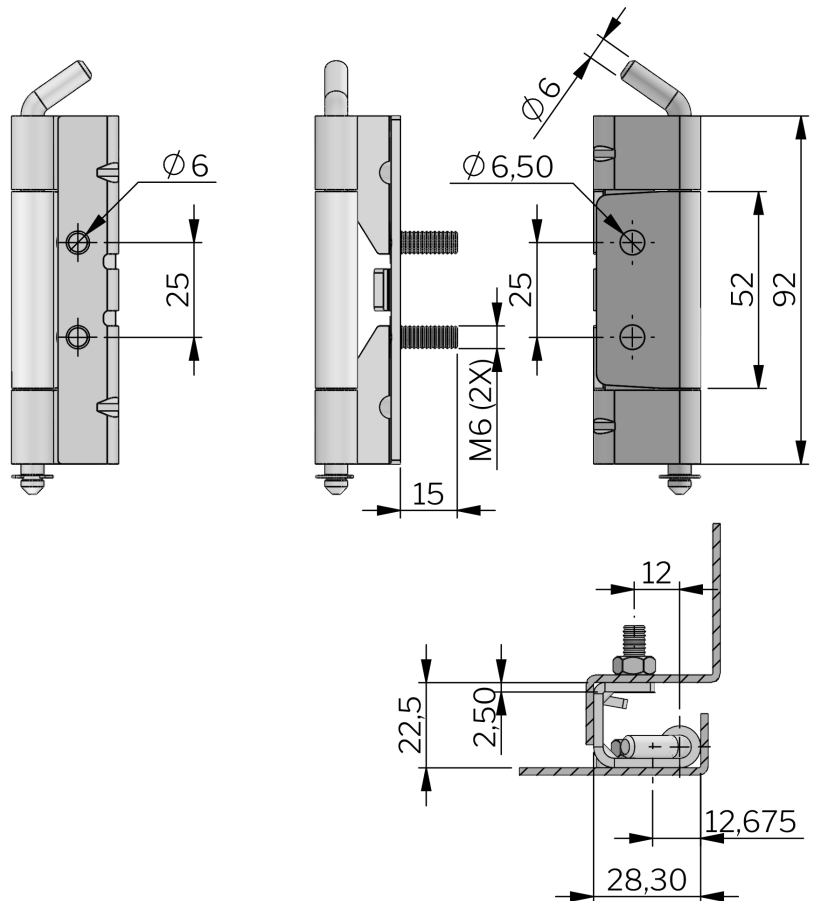

CONCEALED HINGE 120°

Concealed hinge with frame part equipped with M6 studs for assembly. The door part is mounted on weld-on studs. Universal right and left mounting.

MATERIAL

Hinge: Steel, zinc plated

Pin: Steel, zinc plated

RELATED PRODUCTS

Similar products: 3-094, 3-095, 3-096, 3-090

Use the Index Code at industrilas.com

Industrilas
— When access counts —

P/N	Description
312122	Concealed hinge

Index Code: 3-091